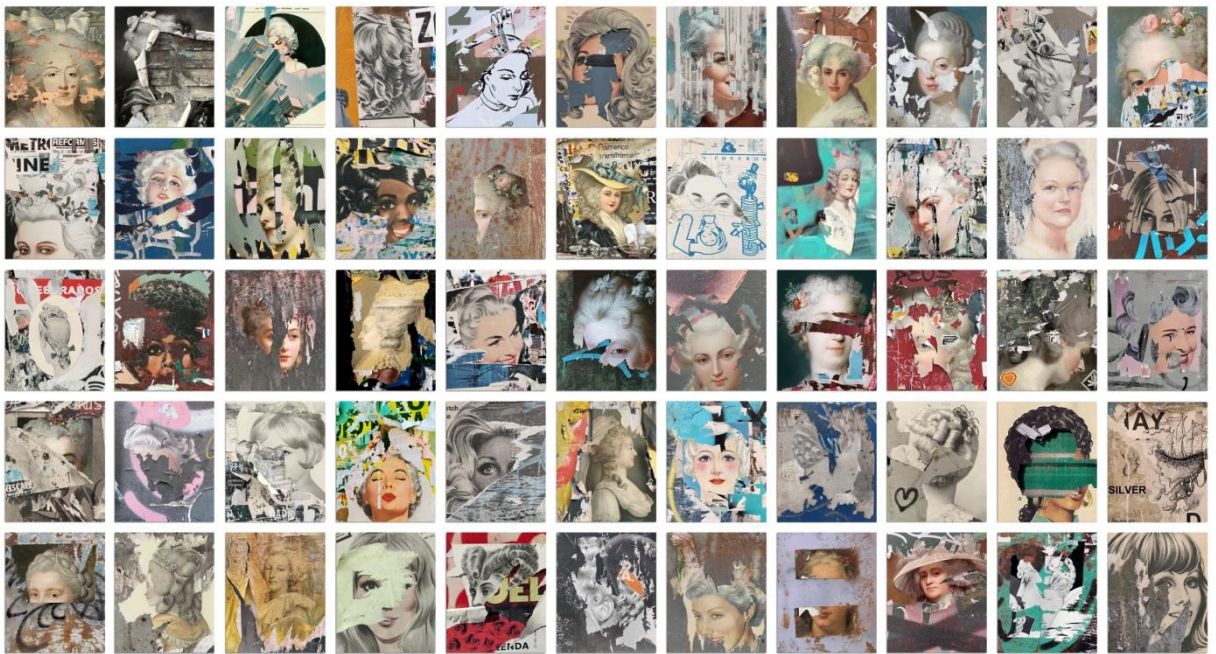

**adngaleria**

c/ Mallorca, 205  
08036 Barcelona  
T. (+34) 93 451 0064  
info@adngaleria.com  
www.adngaleria.com

***WOMANKIND***  
**María María Acha-Kutscher**

***It took years to get a head full of silver strands***