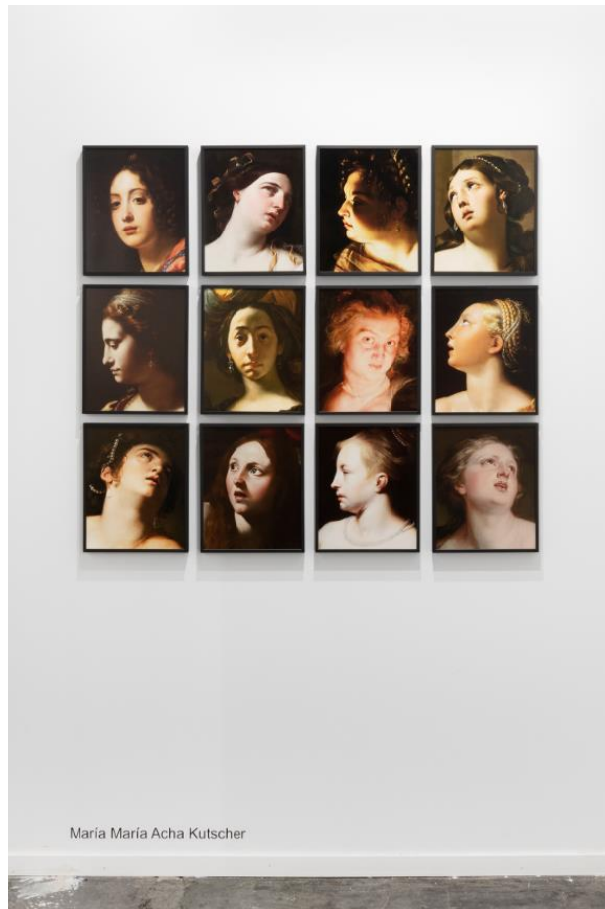

La Rabbia di Proserpina

2022

Digital print on Hahnemühle paper Photo Rag Baryta 315 gr, mounted on KapaFix 10 mm, and framed in black wood.

12 parts: 37 x 30 cm. each; installation: 129 x 117 cm.

Edition of 3 + 1AP