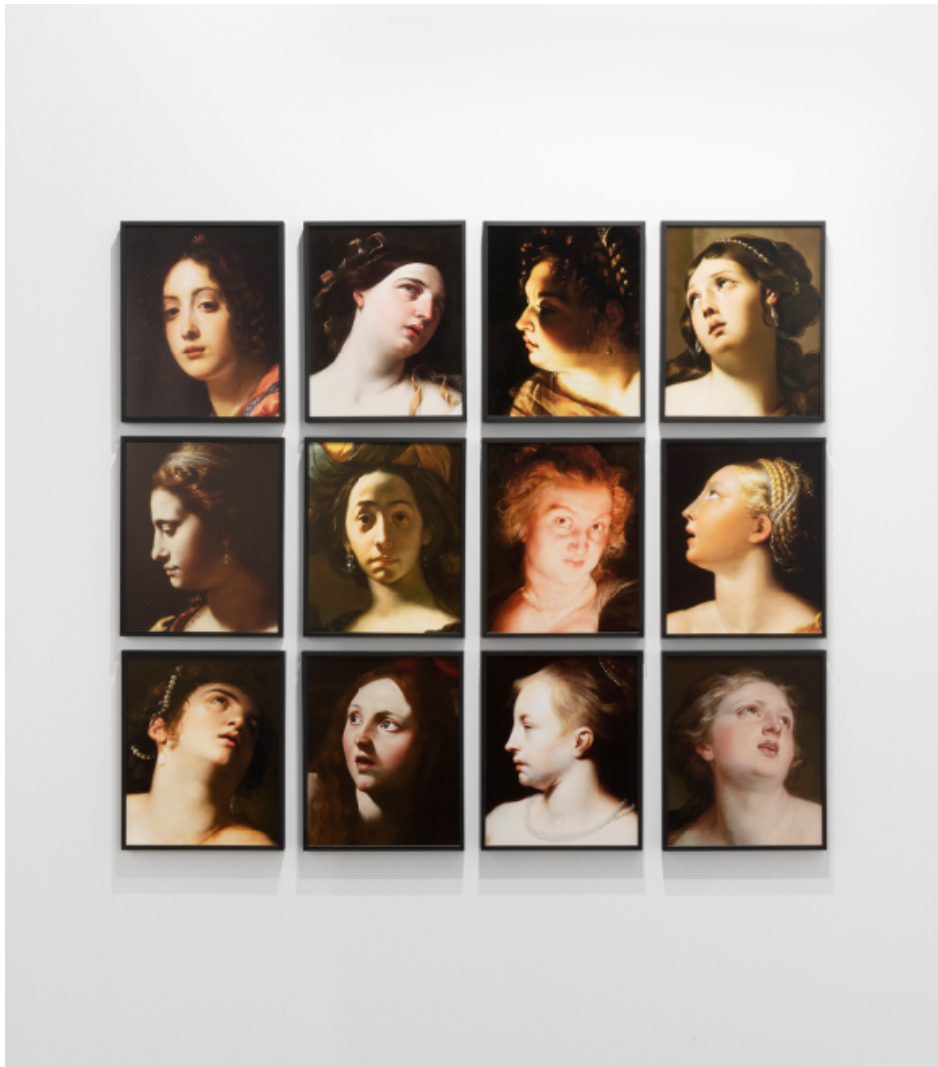

adngaleria

c/ Mallorca, 205
08036 Barcelona
T. (+34) 93 451 0064
info@adngaleria.com
www.adngaleria.com

La Rabbia di Proserpina

2022

Digital print on Hahnemühle paper Photo Rag Baryta 315 gr, mounted on KapaFix 10 mm, and framed in black wood.

12 parts: 37 x 30 cm. each; installation: 129 x 117 cm.

Edition of 3 + 1AP