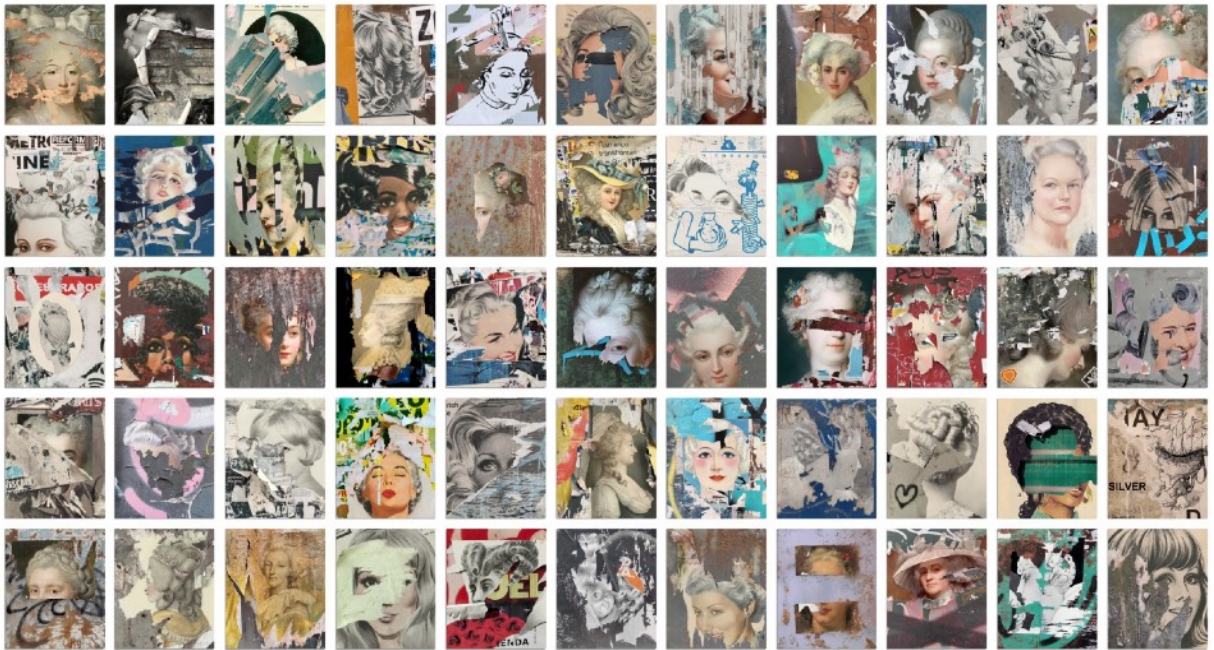

It took years to get a head full of silver strands

2024

Photocollage printed on Hahnemühle Photo Rag paper 308 g, mounted on museum cardboard.

55 parts: 20 x 16,5 cm each

Edition of 3 + 1AP

adngaleria

c/ Mallorca, 205
08036 Barcelona
T. (+34) 93 451 0064
info@adngaleria.com
www.adngaleria.com